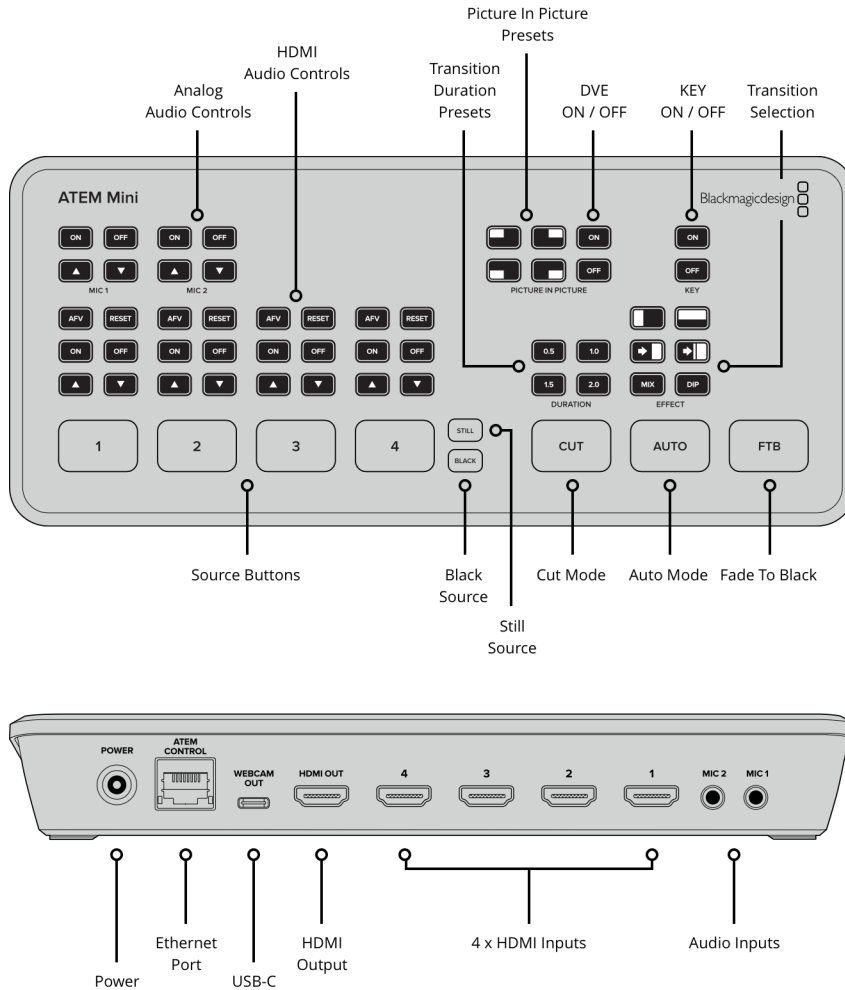

Standards

HD Video Input Standards

720p50, 720p59.94, 720p60
1080p23.98, 1080p24, 1080p25,
1080p29.97, 1080p30, 1080p50,
1080p59.94, 1080p60
1080i50, 1080i59.94, 1080i60

HD Video Output Standards

1080p23.98, 1080p24, 1080p25,
1080p29.97, 1080p30, 1080p50,
1080p59.94, 1080p60

Ultra HD Video Standards

None

Video Sampling

4:2:2 YUV

Color Precision

10-bit

Color Space

Rec 709

HDMI Input Resolutions from Computers

1280 x 720p 50Hz, 59.94Hz and 60Hz
1920 x 1080p 23.98, 24, 25, 29.97,30,
50, 59.94 and 60Hz
1920 x1080i 50 and 59.94Hz 60Hz

Colorspace Conversion

Hardware based real time.

Audio Mixer

6 input x 2 channel mixer.
Selectable On/Off/Audio-Follow-Video per channel plus separate gain control per channel.
Level and Peak metering. Plus new Fairlight audio enhancements:
Compressor, Gate, Limiter, 6 bands of parametric EQ. Master gain control.