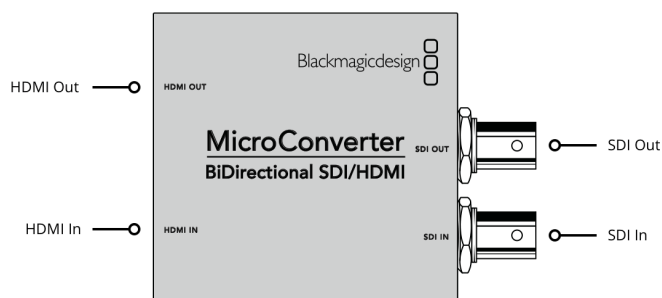

Micro Converter BiDirectional SDI/HDMI wPSU

Now you can simultaneously convert SDI to HDMI and HDMI to SDI in any combination of SD and HD formats up to 1080p60 at the same time! Each conversion direction can be a different SD or HD video standard, so it's like getting two converters in one! The multi-rate 3G-SDI input and output connections are compatible with virtually all professional broadcast equipment, including Level A and B devices. It even automatically detects all SD and HD formats! It can even be powered via USB or with the included international power pack.

Connections

SDI Video Inputs

1 x SD, HD or 3G-SDI.

SDI Video Outputs

Automatically matches the SD, HD or 3G-SDI HDMI video input.

HDMI Video Inputs

HDMI Type A in.

HDMI Outputs

HDMI Type A out.

Multi Rate Support

Auto detection of SD or HD.

Updates, Configurations and Power

Micro USB.

Reclocking

Yes

Standards

SMPTE 259M, SMPTE 292M, SMPTE
296M, SMPTE 372M, SMPTE 424M,
SMPTE 425M

SDI Video Rates

SDI video connections are switchable
between standard definition and high
definition, and user selectable level A
and B via setup utility.