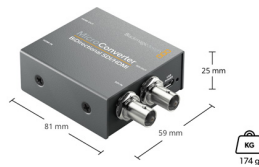

Power Requirements

+5V universal power supply included with international socket adapters for all countries.

Power Consumption
2.5W

Operational Voltage Range
4.4 to 5.25V DC

Environmental Specifications

Operating temperature
0° to 40° C (32° to 104° F)

Storage temperature
-20° to 60° C (-4° to 140° F)

Relative Humidity
0% to 90% non-condensing

Physical Specifications

What's Included

Micro Converter BiDirectional SDI/HDMI

+5V universal power supply with international socket adapters

---

Warranty

3 Year Limited Manufacturer's Warranty.

All items on this website are copyright Blackmagic Design Pty. Ltd. 2018, all rights reserved.
All trademarks are property of their respective owners. MSRP excludes sales taxes/duties and shipping costs.
This website uses remarketing services to advertise on third party websites to previous visitors to our site.
You can opt out at any time by changing cookie settings.

Blackmagic Design Authorized Reseller